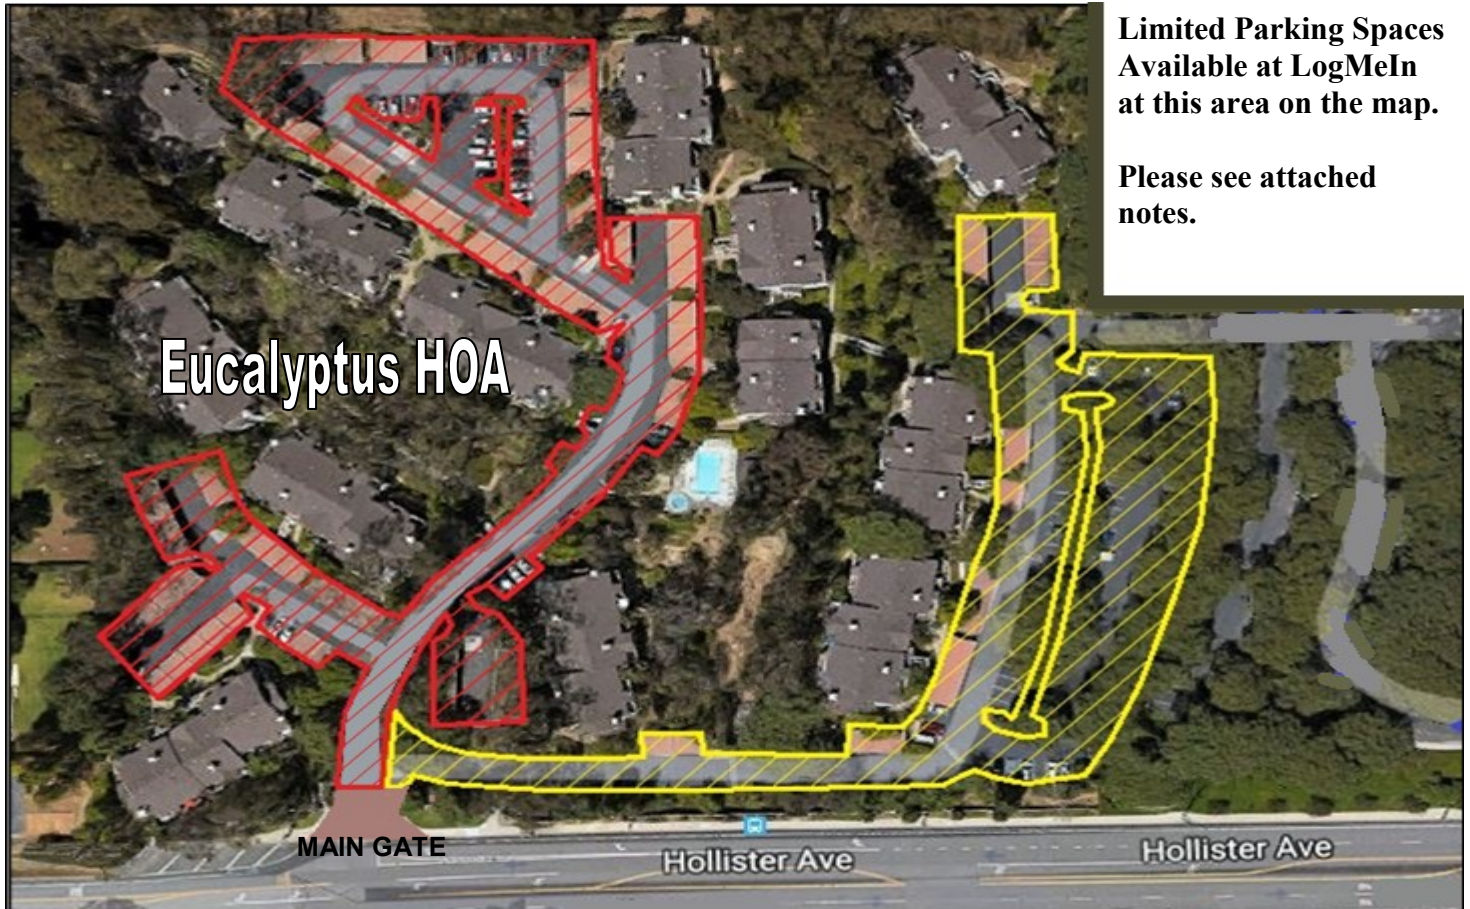

Eucalyptus HOA Parking Lot Closure Notice

During the yellow section please use the Exit gate to enter and exit the complex.

During the Red section please use the Entrance gate to enter and exit the complex.

Yellow area will be closed - NO PARKING

7 a.m. Monday 8/21/2017 - 5 p.m. Friday 8/25/2017

Red area will be closed - NO PARKING

7 a.m. Monday 8/28/2017 - 5 p.m. Friday 9/01/2017

“Weather pending” all asphalt in the parking lots will be removed and replaced on the dates listed above.

No parking during the dates listed above in the red or yellow section, otherwise your vehicle will be towed at your expense. Be cautious and aware of all construction equipment and vehicles when crossing construction areas.