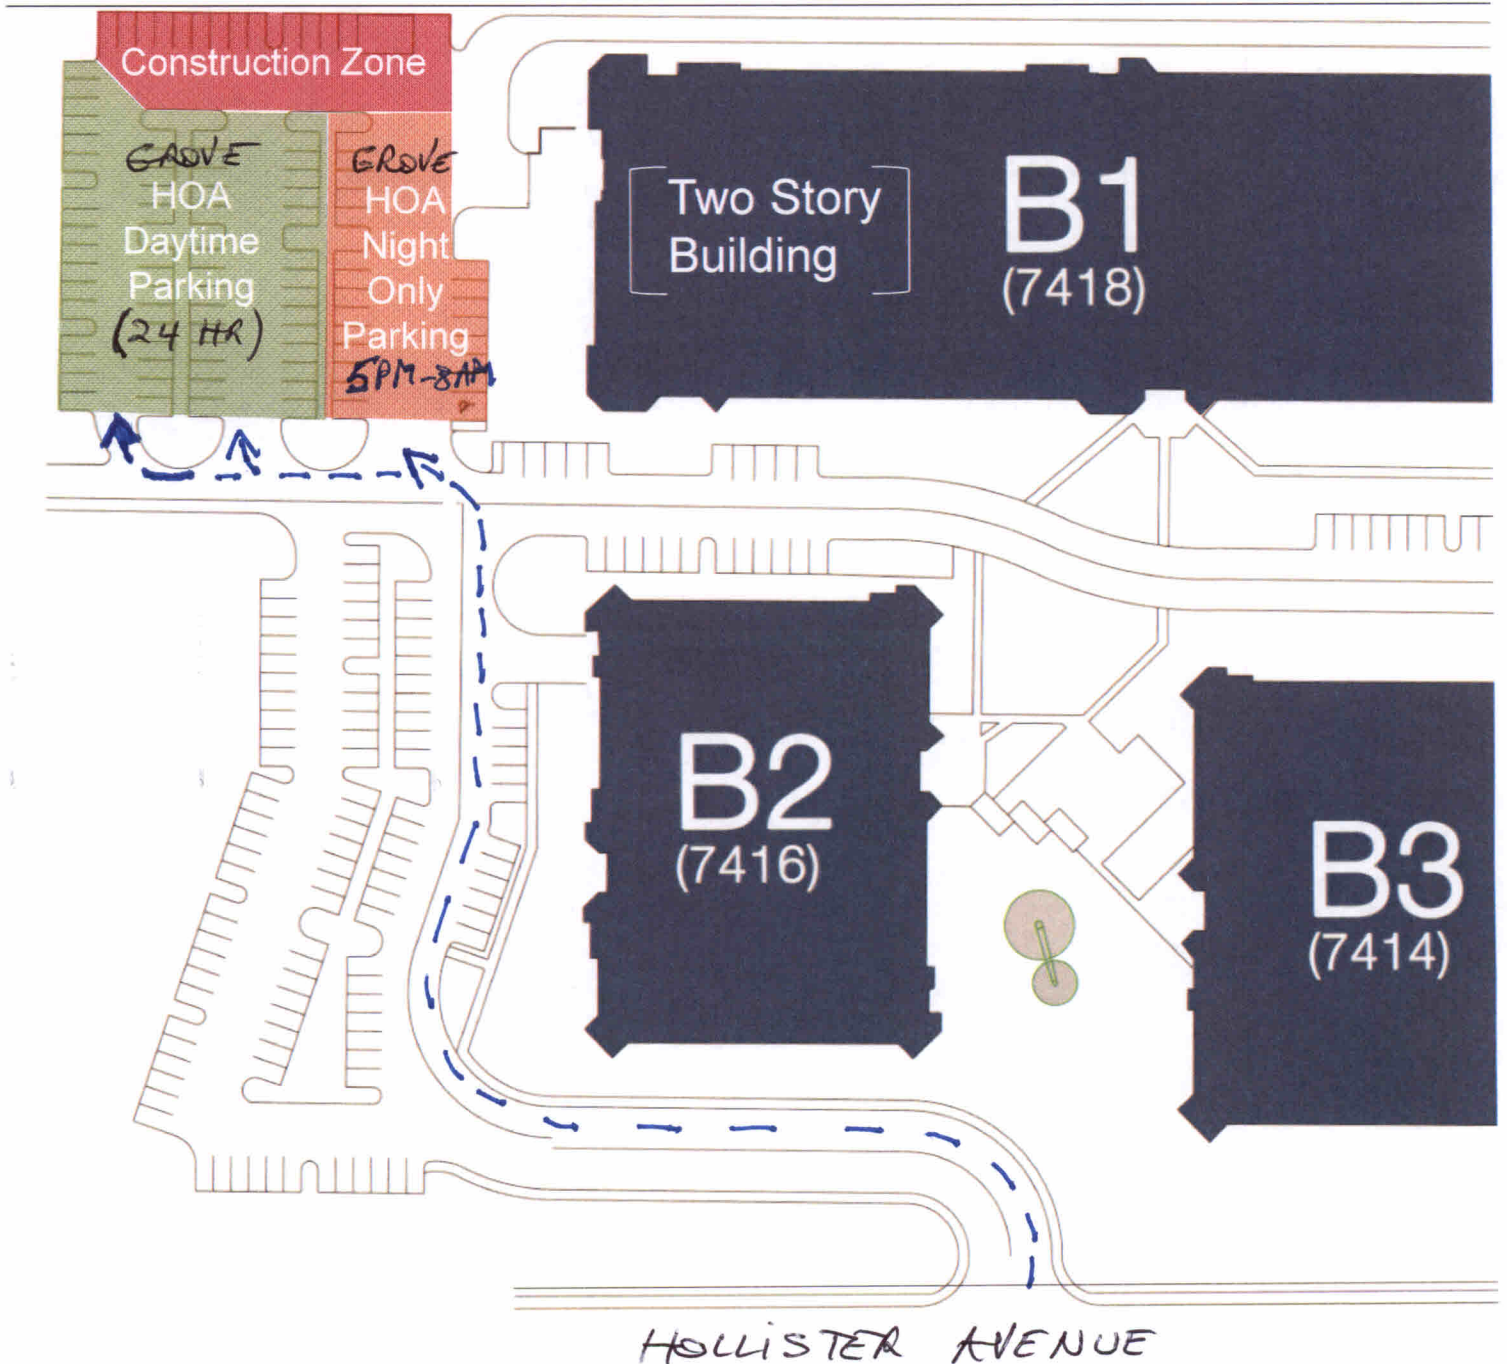

# LOG MEIN FACILITIES

TEMPORARY PARKING 8/20/17 - 9/1/17

8/14/17  
MN