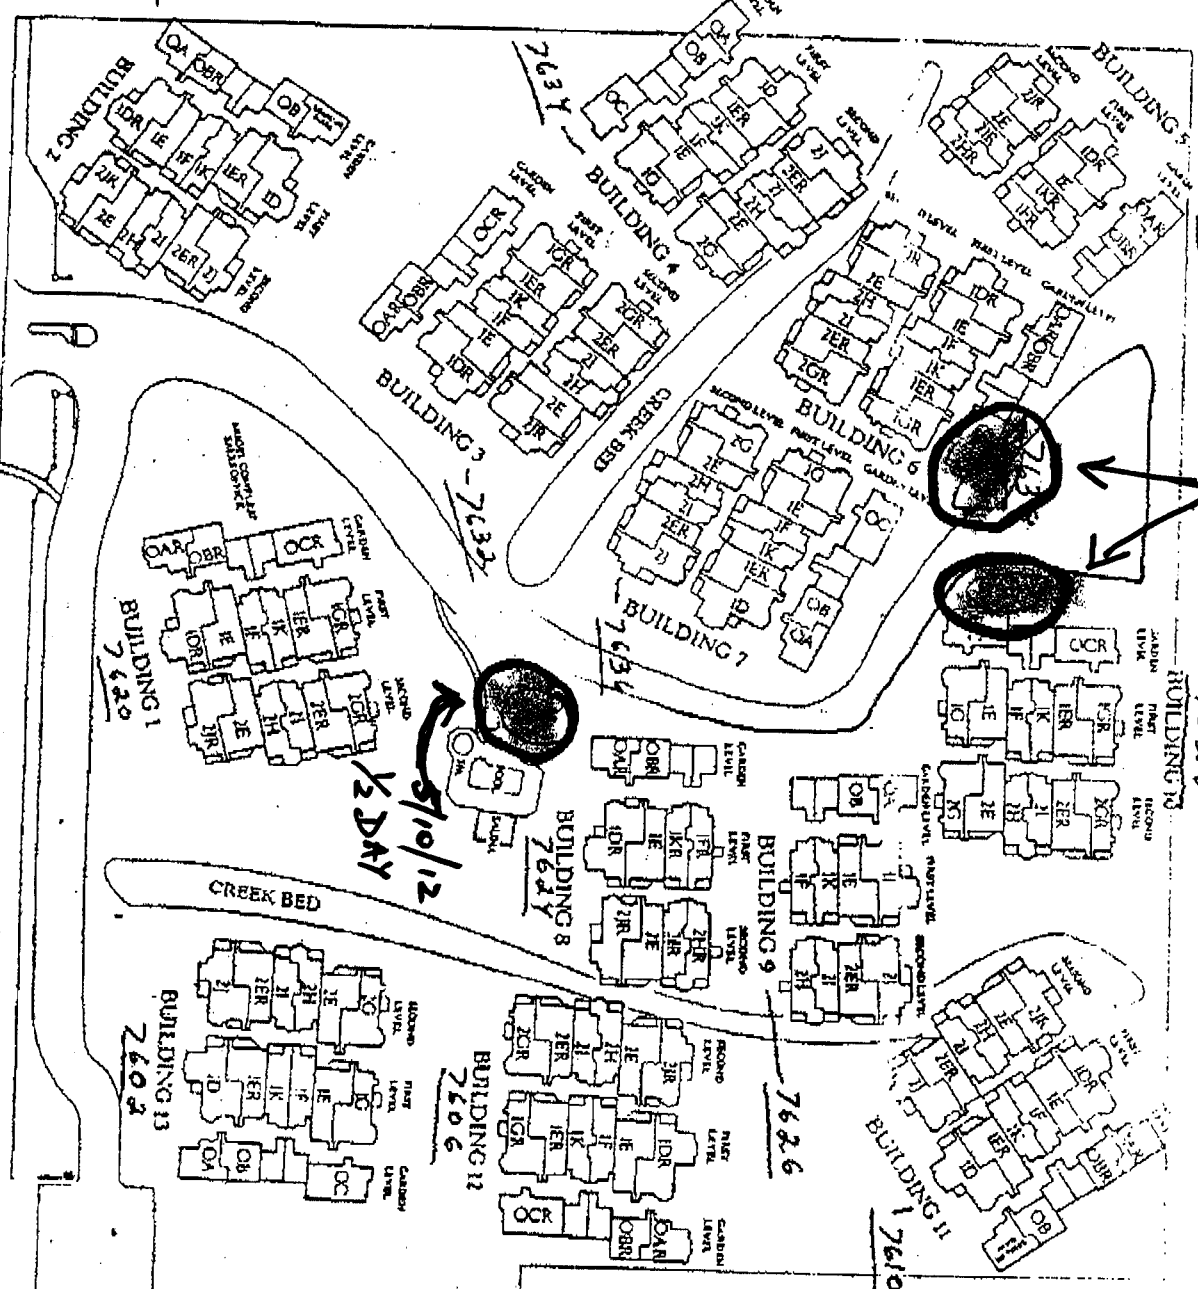

HOLLISTER AVENUE

5/10/12  
1/2 DAY

5/10/12  
1/2 DAY

5/9/12 + 1/2 DAY  
5/10/12

TREE TRIMMING  
SCHEDULE

**The GROVE**  
Great Indoors. Great Outdoors.

- GARDEN LEVEL
- FIRST LEVEL
- SECOND LEVEL

7630

7640

7628

7626

7610

7603

7606

5.3.12

5/7/12  
AM